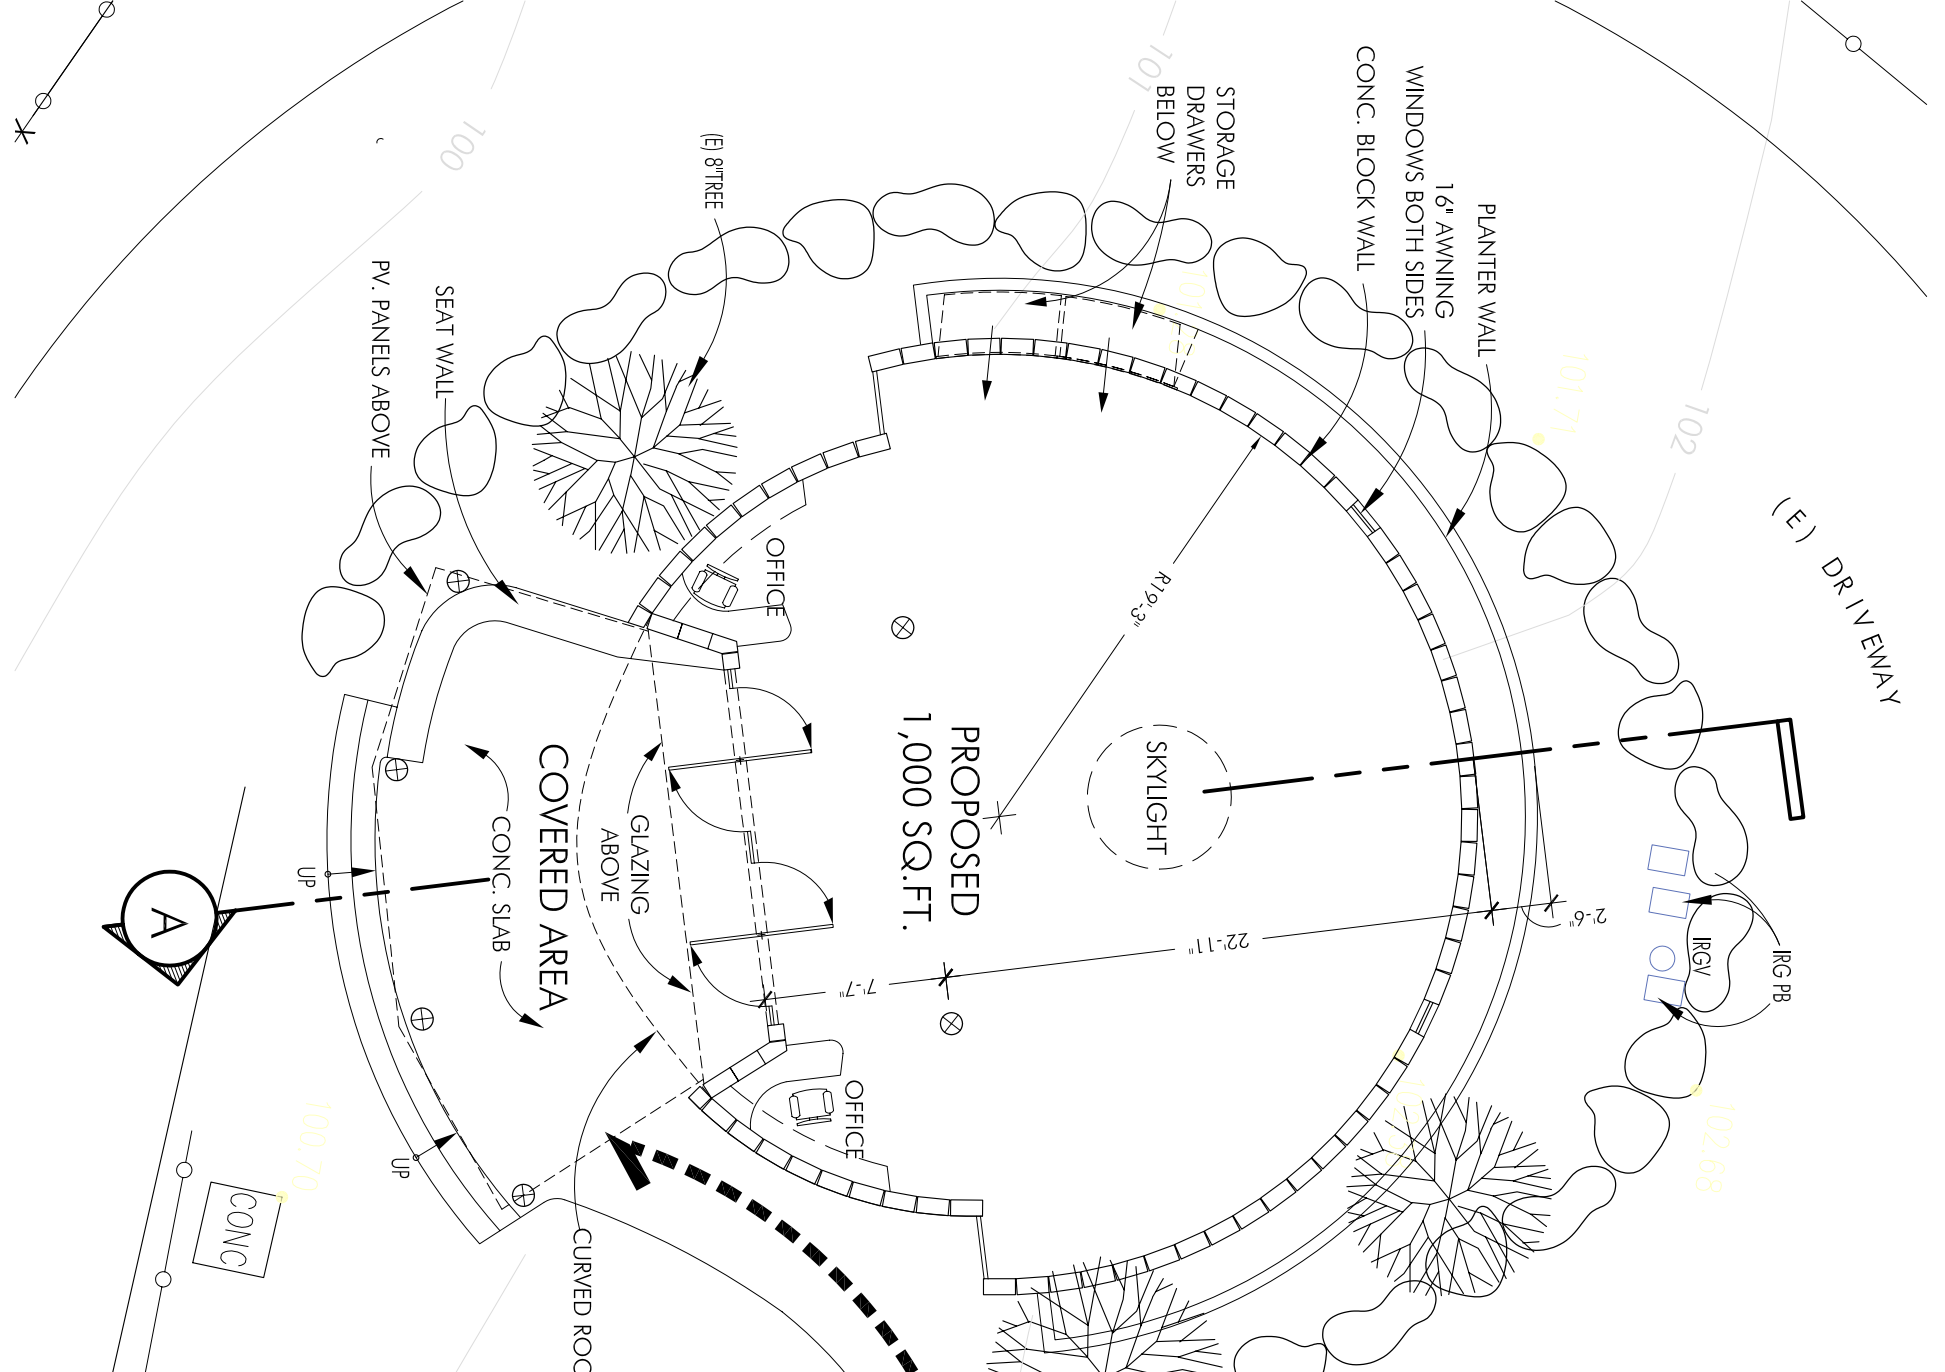

ELFIN FOREST INTERPRETIVE CENTER
 REC. RESERVE
 8833 HARMONY GROVE
 ESCONDIDO, CA 92029

HUBBELL & HUBBELL
 1970 Sixth Avenue
 San Diego, CA 92101
 (619)231-0446 & (760)765-0171
 Date: 07-17-07 Drawn: DK, J Job#: 0713

OPT.
2

ELFIN FOREST INTERPRETIVE CENTER - OPTION 2
 SCALE: 1/8"=1'-0"