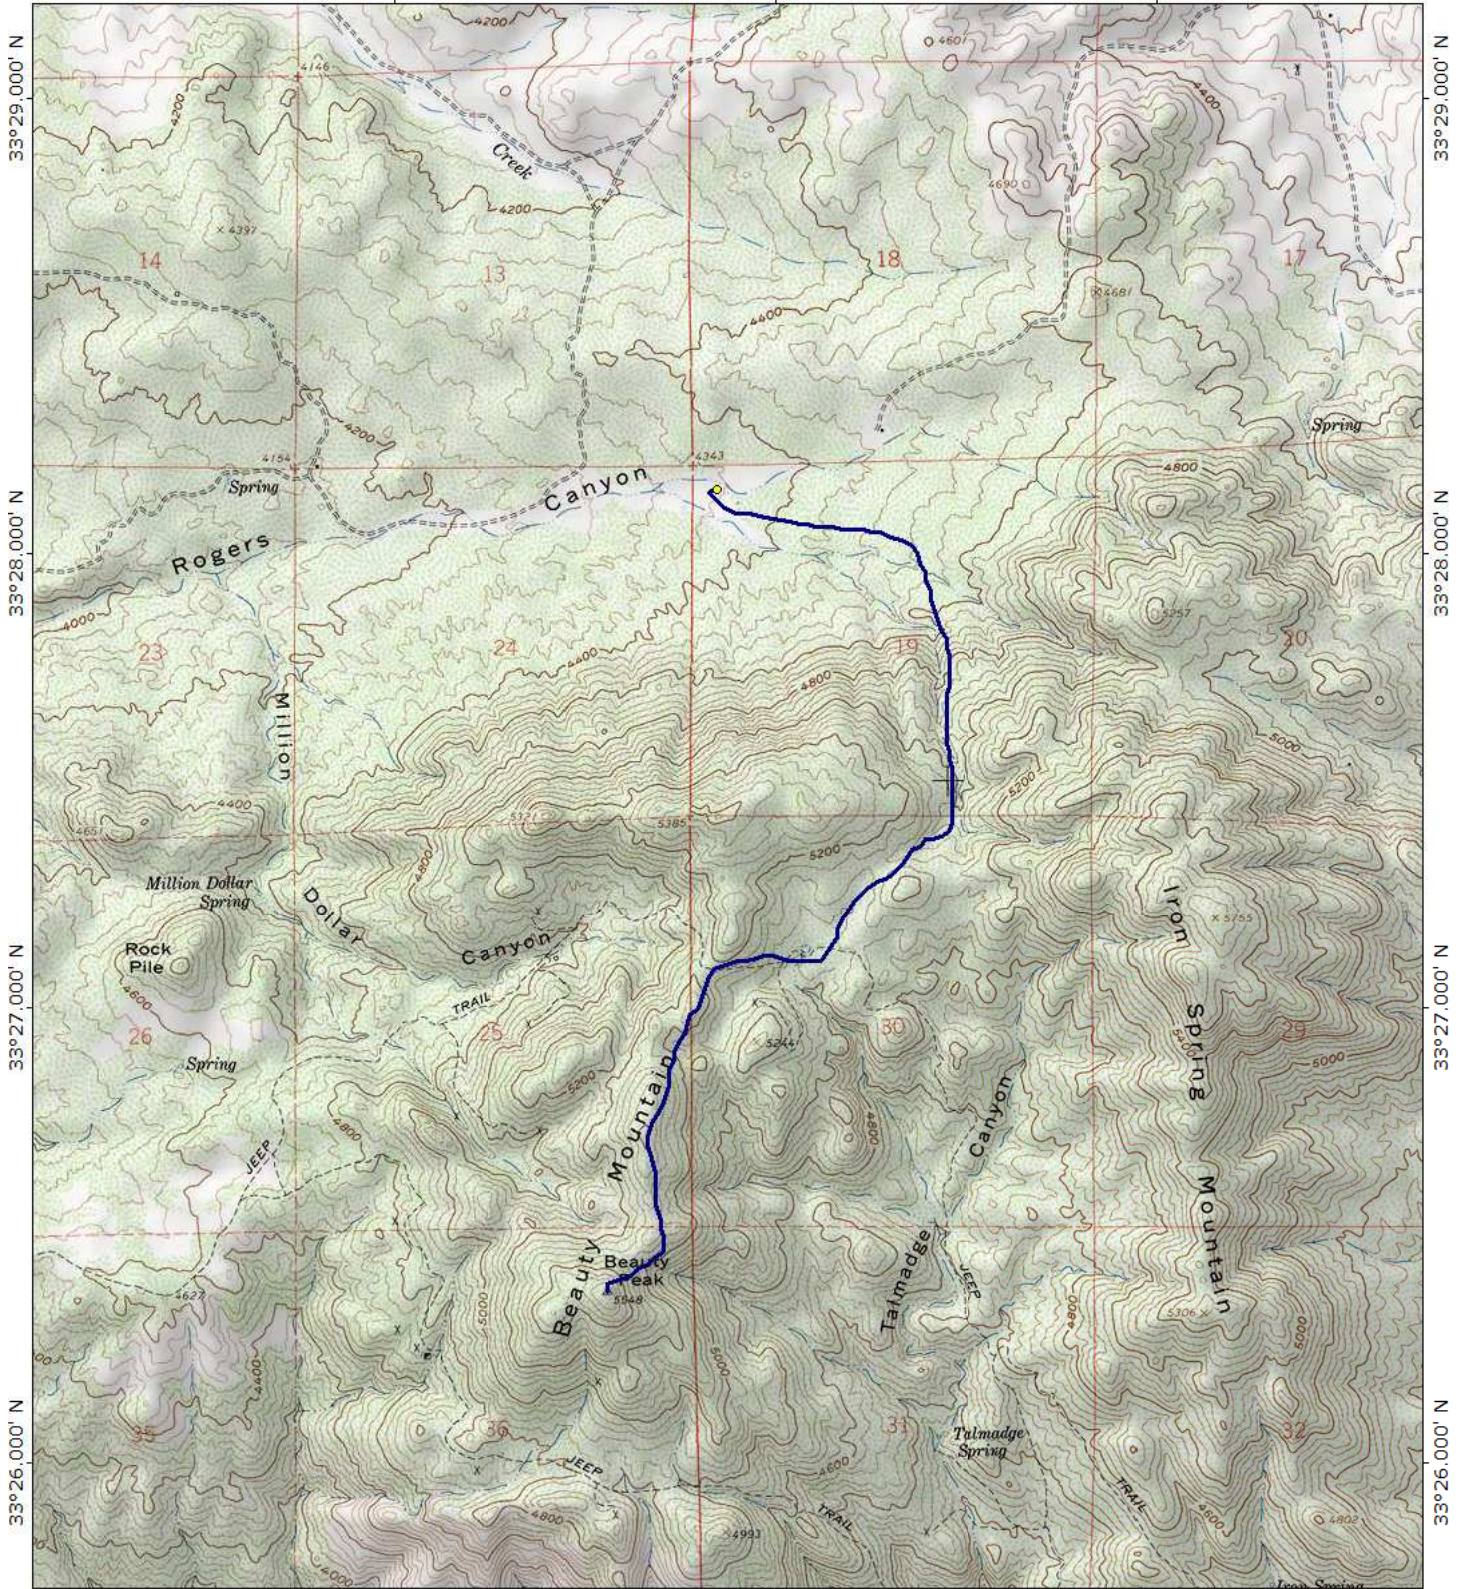

Beauty Mountain Wilderness Summit Hike

116°44.000' E

116°43.000' E

WGS84 116°42.000' E

116°44.000' E

116°43.000' E

WGS84 116°42.000' E

TN
MN
13°

Map created with TOPO!® ©2002 National Geographic (www.nationalgeographic.com/topo)